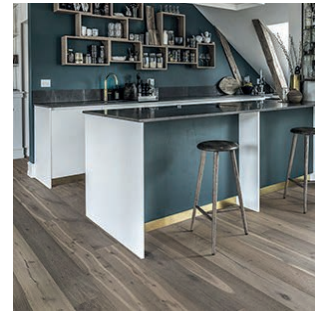

FLOORS BEYOND EXPECTATIONS