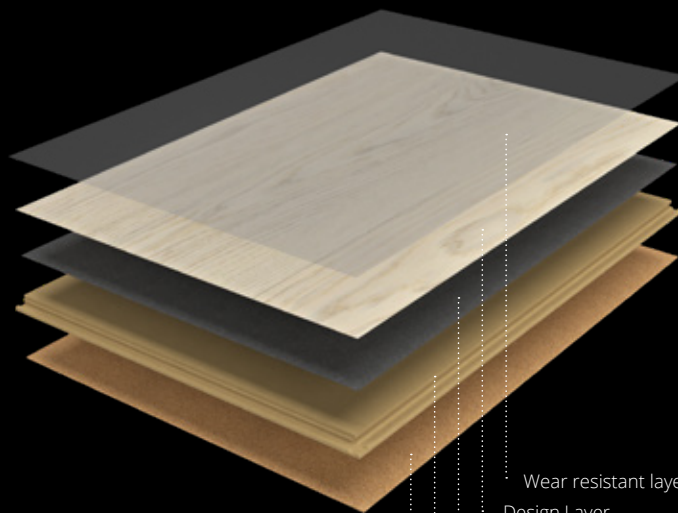

YELLOWSTONE

SMOKY

ROCKY

YOSEMITE

JASPER

KÄHRS BIO-BASED LUXURY VINYL-FREE TILES

SIZE

PLANK SIZE: 200 X 1815 X 9 MM
WEAR CLASS: 23/33
6 PCS/BOX
BOX: 2.112 M²

Wear resistant layer
Design Layer
Comfort Layer
High durability Layer
Cork Underlayer

BENEFITS OF AWARE

SUSTAINABILITY AT ITS CORE

Made from bio-based materials such as recycled cork from wine corks, HDF from recycled wood and natural fibers and fillers.