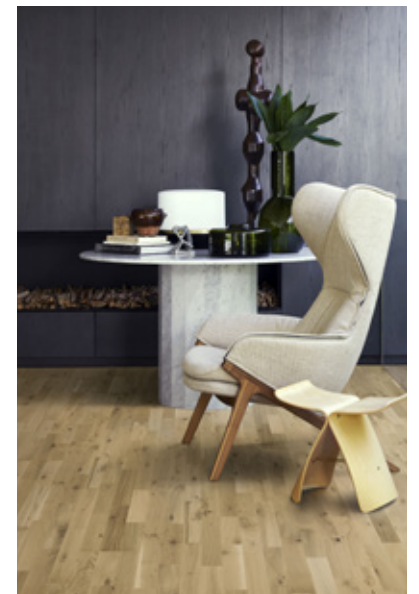

PANTONE
13-1016 TCX
Wheat

PANTONE
11-4801 TCX
Tofu

PANTONE
16-1103 TCX
Pure Cashmere

PANTONE
16-4703 TCX
Ghost Gray