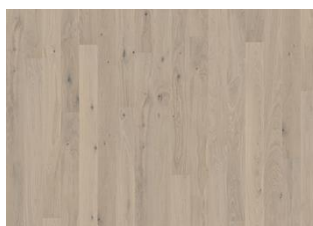

DETAIL DESCRIPTION

All naturally occurring wood colour variations allowed, from light to dark brown. Sapwood may occur. The product includes large sound and black knots and cracks. Knots and cracks will be present in all sizes and numbers.

Oak Muse

Oak Tapa

Oak Curio

Oak Carbon

Oak Etch

Oak Tuft

Oak Mostra

CERTIFICATES