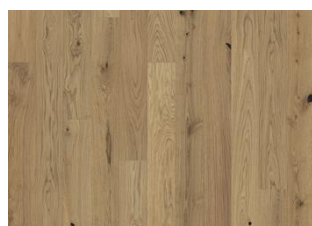

DETAIL DESCRIPTION

All naturally occurring wood colour variations allowed, from light to dark brown. Sapwood may occur. The product includes large sound and black knots and cracks. Knots and cracks will be present in all sizes and numbers.

Oak Muse

Oak Tapa

Oak Curio

Oak Carbon

Oak Etch

Oak Tuft

Oak Mostra

CERTIFICATES