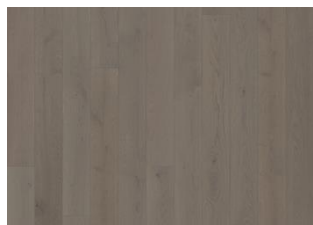

Other products in this collection

Oak Morel

CERTIFICATES

Descriptions & Imagery

All samples, images and product description, plus photo and brochure specifications are there for the sole purpose of giving an approximate idea of the items described in them. They shall not form part of the contract or have any contractual force and should be viewed for illustrative purposes only. We cannot guarantee that your computer's display or the quality of the print will accurately reflect the colour of the products. Your product may vary slightly from the images within this literature.