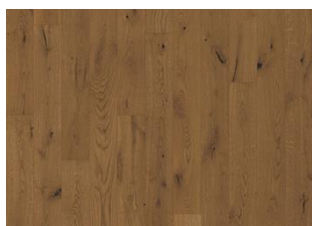

DETAIL DESCRIPTION

All naturally occurring wood colour variations allowed, from light to dark brown. Sapwood may occur. The product includes large sound and black knots and cracks. Knots and cracks will be present in all sizes and numbers.

Oak Muse

Oak Tapa

Oak Curio

Oak Carbon

Oak Etch

Oak Tuft

Oak Mostra

CERTIFICATES