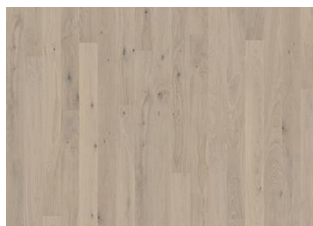

DETAILED DESCRIPTION

All naturally occurring wood colour variations allowed, from light to dark brown. Sapwood may occur. The product includes large sound and black knots and cracks. Knots and cracks will be present in all sizes and numbers.

Oak Morel

Oak Muse

Oak Tapa

Oak Curio

Oak Carbon

Oak Etch

Oak Tuft

Oak Mostra