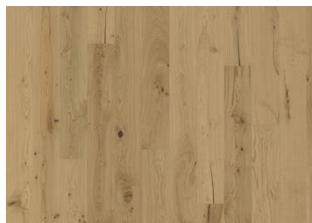

OAK STARNBERG