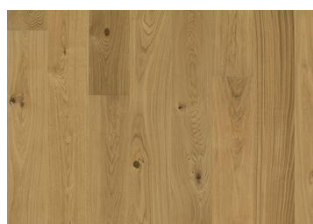

OAK CORNWALL