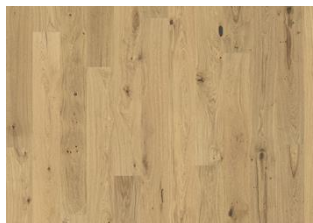

OAK ROCHFORD