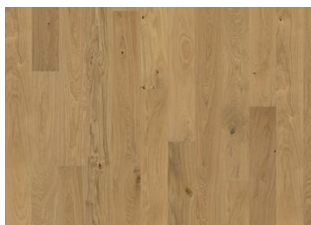

Oak Hampshire