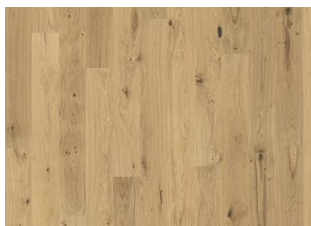

Oak Rochford