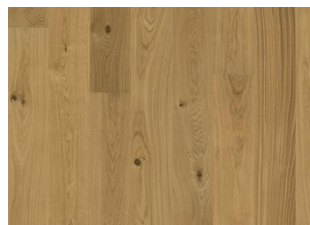

Oak Cornwall