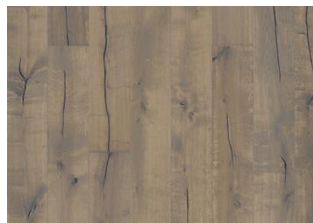

Other products in this collection

Handbörd