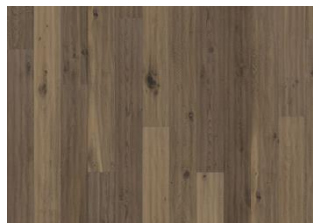

Other products in this collection

Ydre