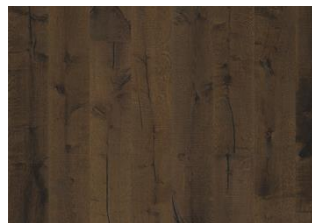

Other products in this collection

Tveta