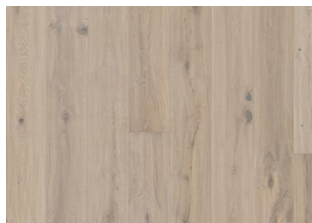

Other products in this collection

Oak Vista