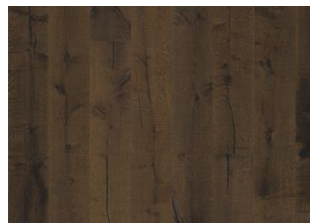

## OAK YDRE

The smoked stone stain on this single-strip oak floor from the Småland Collection allows the cooler nuances in the base to come through, resulting in a smooth and harmoniously balanced expression. Each board is carefully brushed to bring out the character of the grain and highlight the natural texture of the wood. Four-sided bevelling at the edges ensures a classic, full plank look and feel. Every board is meticulously hand-scraped, which enhances the worn appearance of the floor.

### DETAILED DESCRIPTION

All naturally occurring wood colour variations allowed, from light to dark brown. Sapwood may occur. The product includes very large sound and black knots and cracks. Knots and cracks will be present in all sizes and numbers.

## Other products in this collection

Oak Klinta

Oak Sevede

Oak Ydre

Oak Möre

Oak Vista

Oak Vedbo

Oak Handbörd