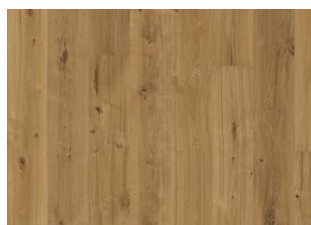

Other products in this collection

Vedbo

CERTIFICATES

Descriptions & Imagery

All samples, images and product description, plus photo and brochure specifications are there for the sole purpose of giving an approximate idea of the items described in them. They shall not form part of the contract or have any contractual force and should be viewed for illustrative purposes only. We cannot guarantee that your computer's display or the quality of the print will accurately reflect the colour of the products. Your product may vary slightly from the images within this literature.