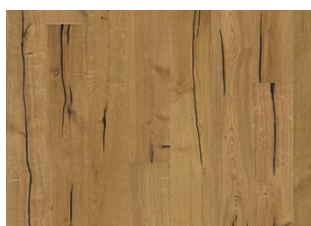

Other products in this collection

Finnveden

CERTIFICATES

Descriptions & Imagery

All samples, images and product description, plus photo and brochure specifications are there for the sole purpose of giving an approximate idea of the items described in them. They shall not form part of the contract or have any contractual force and should be viewed for illustrative purposes only. We cannot guarantee that your computer's display or the quality of the print will accurately reflect the colour of the products. Your product may vary slightly from the images within this literature.