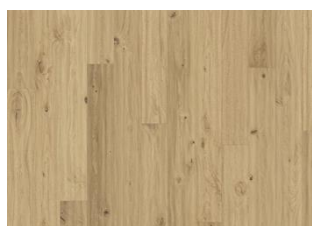

Other products in this collection

Oak Klinta