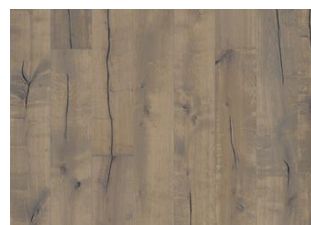

Other products in this collection

Handbörd

CERTIFICATES

Descriptions & Imagery

All samples, images and product description, plus photo and brochure specifications are there for the sole purpose of giving an approximate idea of the items described in them. They shall not form part of the contract or have any contractual force and should be viewed for illustrative purposes only. We cannot guarantee that your computer's display or the quality of the print will accurately reflect the colour of the products. Your product may vary slightly from the images within this literature.