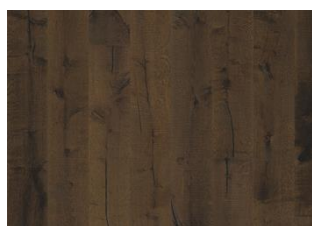

Other products in this collection

Tveta

CERTIFICATES

Descriptions & Imagery

All samples, images and product description, plus photo and brochure specifications are there for the sole purpose of giving an approximate idea of the items described in them. They shall not form part of the contract or have any contractual force and should be viewed for illustrative purposes only. We cannot guarantee that your computer's display or the quality of the print will accurately reflect the colour of the products. Your product may vary slightly from the images within this literature.