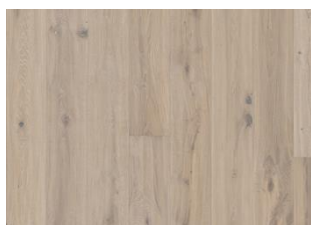

Other products in this collection

Vista

CERTIFICATES

Descriptions & Imagery

All samples, images and product description, plus photo and brochure specifications are there for the sole purpose of giving an approximate idea of the items described in them. They shall not form part of the contract or have any contractual force and should be viewed for illustrative purposes only. We cannot guarantee that your computer's display or the quality of the print will accurately reflect the colour of the products. Your product may vary slightly from the images within this literature.