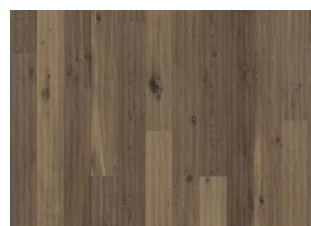

Other products in this collection

Ydre

CERTIFICATES

Descriptions & Imagery

All samples, images and product description, plus photo and brochure specifications are there for the sole purpose of giving an approximate idea of the items described in them. They shall not form part of the contract or have any contractual force and should be viewed for illustrative purposes only. We cannot guarantee that your computer's display or the quality of the print will accurately reflect the colour of the products. Your product may vary slightly from the images within this literature.