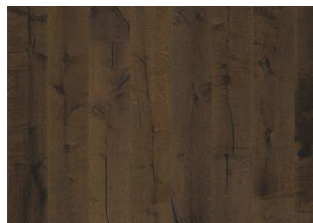

Other products in this collection

OAK TVETA