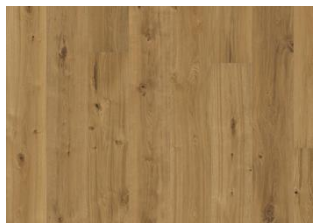

Other products in this collection

OAK VEDBO