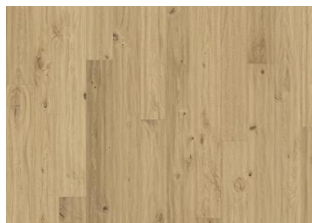

Other products in this collection

OAK KLINTA