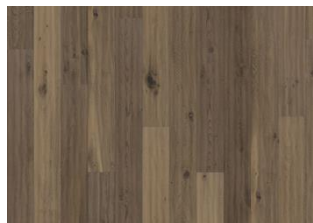

Other products in this collection

OAK YDRE