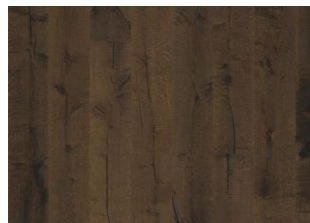

# OAK SEVEDE

The subtle, amber stain on this single-strip oak floor from the Småland Collection allows the rich and warm tones in the wood to seep through, resulting in a lively expression and a naturally balanced contrast. Each board is carefully brushed to bring out the character of the grain and highlight the natural texture of the wood. Four-sided bevelling at the edges ensures a classic, full plank look and feel. Every board is meticulously hand-scraped, which enhances the worn appearance of the floor.

## DETAILED DESCRIPTION

All naturally occurring wood colour variations allowed, from light to dark brown. Sapwood may occur. The product includes very large sound and black knots and cracks. Knots and cracks will be present in all sizes and numbers.

## Other products in this collection

Oak Klinta

Oak Sevede

Oak Ydre

Oak Möre

Oak Vista

Oak Vedbo

Oak Handbörd