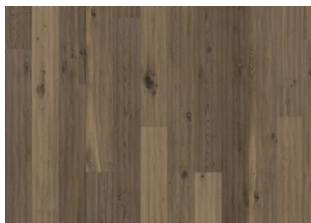

Other products in this collection

Oak Ydre