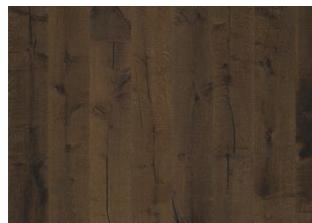

DETAILED DESCRIPTION

All naturally occurring wood colour variations allowed, from light to dark brown. Sapwood may occur. The product includes very large sound and black knots and cracks. Knots and cracks will be present in all sizes and numbers.

Other products in this collection

Oak Klinta

Sevede

Ydre

Möre

Vista

Vedbo

Handbörd