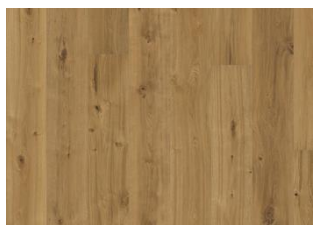

Other products in this collection

Vedbo