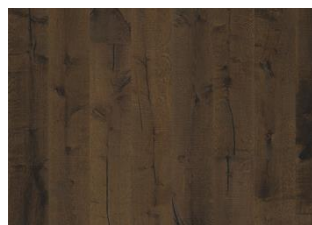

Other products in this collection

Tveta