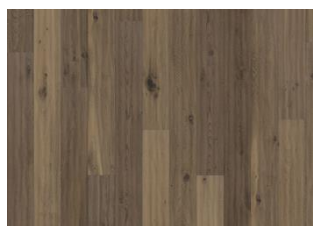

Other products in this collection

Ydre