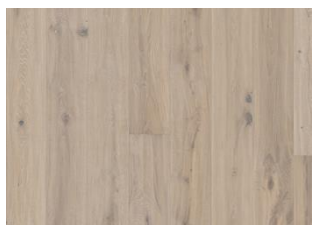

Other products in this collection

Vista