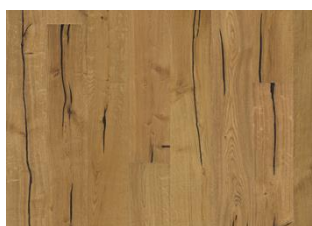

Other products in this collection

Finnveden