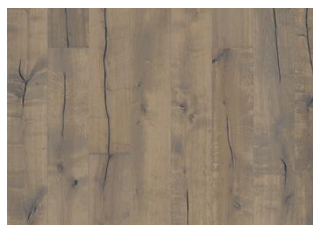

Other products in this collection

Handbörd