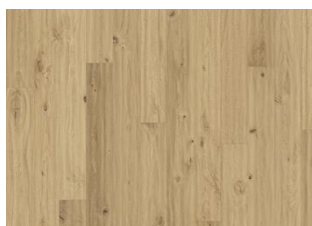

Other products in this collection

Oak Klinta