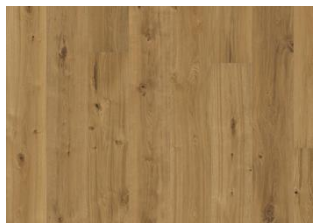

Other products in this collection

Oak Vedbo