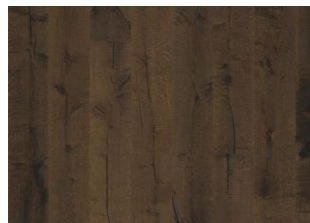

## OAK TVETA

The rich, coffee stain on this single-strip oak floor from the Småland Collection allows the fully smoked, charcoal nuances in the wood to seep through, resulting in a very rustic expression. Light and dark contrasts in the wood are punctuated with occasional saw marks, which give the floor its restored appearance. Four-sided bevelling at the edges ensures a classic, full plank look and feel. Each board is meticulously hand-scraped, which enhances the rustic appearance of the floor.

### DETAILED DESCRIPTION

All naturally occurring wood colour variations allowed, from light to dark brown. Sapwood may occur. The product includes very large sound and black knots and cracks. Knots and cracks will be present in all sizes and numbers.

## Other products in this collection

Oak Klinta

Oak Sevede

Oak Ydre

Oak Möre

Oak Vista

Oak Vedbo

Oak Handbörd