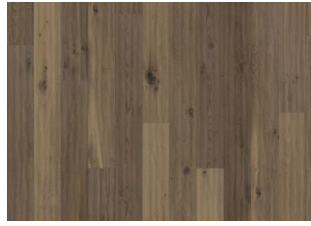

Other products in this collection

Ydre