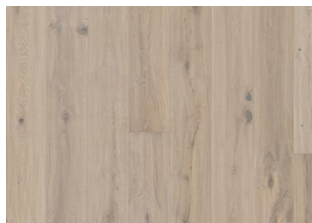

Other products in this collection

OAK VISTA