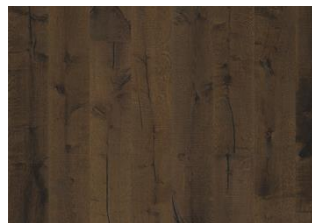

# VEDBO

Natural color with enhanced contrast and warmth, golden tones from honey and ripe rye during harvest time. The three dimensional structure enhances the knots, giving the floor a worn look and feel.

## DETAILED DESCRIPTION

All naturally occurring wood colour variations allowed, from light to dark brown. Sapwood may occur. The product includes very large sound and black knots and cracks. Knots and cracks will be present in all sizes and numbers.

## Other products in this collection

Oak Klinta

Sevede

Ydre

Möre

Vista

Vedbo

Handbörd