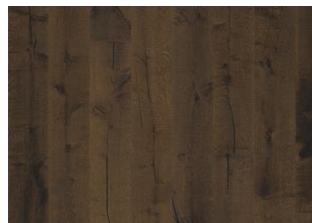

OAK VISTA

This misty white stained, single-strip oak floor from the Småland Collection gracefully balances the light and dark contrasts in the wood. Each board is meticulously hand-scraped, which enhances the rustic appearance of the floor. Four-sided bevelling at the edges ensures a classic, full plank look and feel. Every board is carefully brushed to bring out the character of the grain and highlight the natural texture of the wood.

All naturally occurring wood colour variations allowed, from light to dark brown. Sapwood may occur. The product includes very large sound and black knots and cracks. Knots and cracks will be present in all sizes and numbers.

Other products in this collection

Oak Klinta

Oak Sevede

Oak Ydre

Oak Möre

Oak Vista

Oak Vedbo

Oak Handbörd