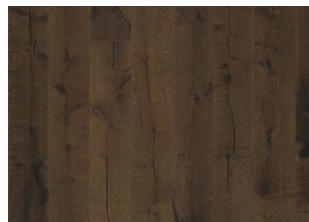

# OAK VISTA

This misty white stained, single-strip oak floor from the Småland Collection gracefully balances the light and dark contrasts in the wood. Each board is meticulously hand-scraped, which enhances the rustic appearance of the floor. Four-sided bevelling at the edges ensures a classic, full plank look and feel. Every board is carefully brushed to bring out the character of the grain and highlight the natural texture of the wood.

PRODUCT DETAILS		FACTS		TECHNICAL PROPERTIES		
<b>Article Number</b>	151NCSEK02KW240	<b>Wood Species</b>	Oak	<b>Moisture content</b>	EN13183	7%±2%
<b>EAN Code</b>	7393969038973	<b>Design</b>	1-strip	<b>Minimum Mean Density kg/m<sup>3</sup></b>	>500 kg/m <sup>3</sup>	
<b>Surface treatment</b>	Oil This floor should be oiled immediately after installation.	<b>Range</b>	Kährs Original	<b>Reaction To Fire</b>	EN13501-1	Dfl-s1
<b>Design features</b>	Bevelled 4-sided, Brushed, Handscraped	<b>Collection</b>	Småland Collection	<b>Formaldehyde Emission</b>	EN717-1	E1
<b>Dimensions</b>	187 x 2420 mm	<b>Wear-layer material</b>	Hardwood	<b>Content PCP</b>	CEN/TR14823	≤ 5 ppm
<b>Weight per Package</b>	22 kg	<b>Wear Layer Thickness</b>	3.5 mm	<b>Breaking Strength N/mm<sup>2</sup></b>	EN1533	NPD
<b>Area per Package</b>	2.7 m <sup>2</sup>	<b>Thickness</b>	15 mm	<b>Thermal</b>	EN12664	0,14 W/mK
<b>Area per pallet</b>	122.4 m <sup>2</sup>			<b>Resistance R-Value</b>	.11 (m2K/W)	
<b>Package info</b>	Packages may contain start and stop boards				EN350-2	Class 1
<b>DETAIL DESCRIPTION</b>	<p>All naturally occurring wood colour variations allowed, from light to dark brown. Sapwood may occur. The product includes very large sound black knots and cracks. Knots and cracks will be present in all sizes and numbers.</p>					
<b>COLOUR CHANGE</b>	<p>Stained product - noticeable color change over time.</p>					

## Other products in this collection

Oak Klinta

Oak Sevede

Oak Ydre

Oak Möre

Oak Vista

Oak Vedbo

Oak Handbörd