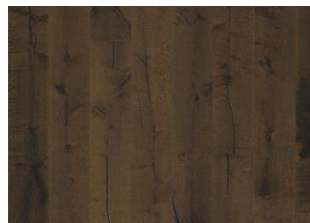

# OAK VISTA

This misty white stained, single-strip oak floor from the Småland Collection gracefully balances the light and dark contrasts in the wood. Each board is meticulously hand-scraped, which enhances the rustic appearance of the floor. Four-sided bevelling at the edges ensures a classic, full plank look and feel. Every board is carefully brushed to bring out the character of the grain and highlight the natural texture of the wood.

## DETAILED DESCRIPTION

All naturally occurring wood colour variations allowed, from light to dark brown. Sapwood may occur. The product includes very large sound and black knots and cracks. Knots and cracks will be present in all sizes and numbers.

## Other products in this collection

Oak Klinta

Oak Sevede

Oak Ydre

Oak Möre

Oak Vista

Oak Vedbo

Oak Handbörd