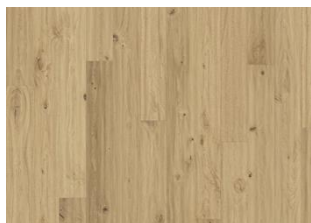

Other products in this collection

Oak Klinta