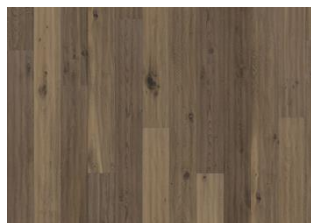

Other products in this collection

Oak Ydre

CERTIFICATES

Descriptions & Imagery

All samples, images and product description, plus photo and brochure specifications are there for the sole purpose of giving an approximate idea of the items described in them. They shall not form part of the contract or have any contractual force and should be viewed for illustrative purposes only. We cannot guarantee that your computer's display or the quality of the print will accurately reflect the colour of the products. Your product may vary slightly from the images within this literature.