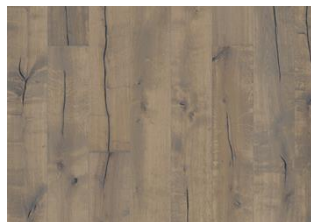

# OAK VISTA

This misty white stained, single-strip oak floor from the Småland Collection gracefully balances the light and dark contrasts in the wood. Each board is meticulously hand-scraped, which enhances the rustic appearance of the floor. Four-sided bevelling at the edges ensures a classic, full plank look and feel. Every board is carefully brushed to bring out the character of the grain and highlight the natural texture of the wood.

PRODUCT DETAILS		FACTS		TECHNICAL PROPERTIES		
<b>Article Number</b>	151NCSEK02KW240	<b>Wood Species</b>	Oak	<b>Moisture content</b>	EN13183	7%±2%
<b>EAN Code</b>	7393969038973	<b>Design</b>	1-strip	<b>Minimum Mean Density kg/m<sup>3</sup></b>	>500 kg/m <sup>3</sup>	
<b>Surface treatment</b>	Oil This floor should be oiled immediately after installation.	<b>Range</b>	Kährs Original	<b>Reaction To Fire</b>	EN13501-1	Dfl-s1
<b>Design features</b>	Bevelled 4-sided, Brushed, Handscraped	<b>Collection</b>	Småland Collection	<b>Formaldehyde Emission</b>	EN717-1	E1
<b>Dimensions</b>	187 x 2420 mm	<b>Wear-layer material</b>	Hardwood	<b>Content PCP</b>	CEN/TR14823	≤ 5 ppm
<b>Weight per Package</b>	22 kg	<b>Wear Layer Thickness</b>	3.5 mm	<b>Breaking Strength N/mm<sup>2</sup></b>	EN1533	NPD
<b>Area per Package</b>	2.7 m <sup>2</sup>	<b>Thickness</b>	15 mm	<b>Thermal</b>	EN12664	0,14 W/mK
<b>Area per pallet</b>	122.4 m <sup>2</sup>			<b>Resistance R-Value</b>	.11 (m2K/W)	
<b>Package info</b>	Packages may contain start and stop boards				EN350-2	Class 1
<b>DETAIL DESCRIPTION</b>	<p>All naturally occurring wood colour variations allowed, from light to dark brown. Sapwood may occur. The product includes very large sound black knots and cracks. Knots and cracks will be present in all sizes and numbers.</p>					
<b>COLOUR CHANGE</b>	<p>Stained product - noticeable color change over time.</p>					

## Other products in this collection

Oak Klinta

Oak Sevede

Oak Ydre

Oak Möre

Oak Vista

Oak Vedbo

Oak Handbörd