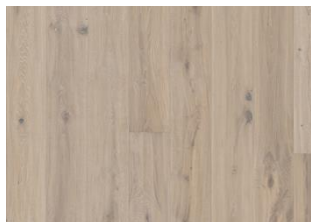

Other products in this collection

Oak Vista

CERTIFICATES

Descriptions & Imagery

All samples, images and product description, plus photo and brochure specifications are there for the sole purpose of giving an approximate idea of the items described in them. They shall not form part of the contract or have any contractual force and should be viewed for illustrative purposes only. We cannot guarantee that your computer's display or the quality of the print will accurately reflect the colour of the products. Your product may vary slightly from the images within this literature.