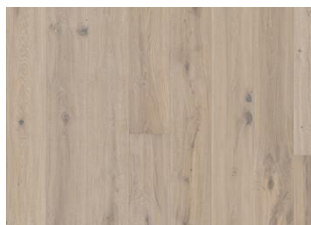

Other products in this collection

Oak Vista

CERTIFICATES

Descriptions & Imagery

All samples, images and product description, plus photo and brochure specifications are there for the sole purpose of giving an approximate idea of the items described in them. They shall not form part of the contract or have any contractual force and should be viewed for illustrative purposes only. We cannot guarantee that your computer's display or the quality of the print will accurately reflect the colour of the products. Your product may vary slightly from the images within this literature.