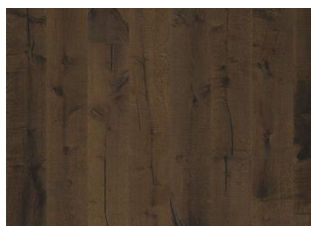

Other products in this collection

Oak Tveta

CERTIFICATES

Descriptions & Imagery

All samples, images and product description, plus photo and brochure specifications are there for the sole purpose of giving an approximate idea of the items described in them. They shall not form part of the contract or have any contractual force and should be viewed for illustrative purposes only. We cannot guarantee that your computer's display or the quality of the print will accurately reflect the colour of the products. Your product may vary slightly from the images within this literature.