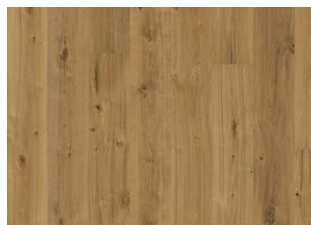

Other products in this collection

Oak Vedbo

CERTIFICATES

Descriptions & Imagery

All samples, images and product description, plus photo and brochure specifications are there for the sole purpose of giving an approximate idea of the items described in them. They shall not form part of the contract or have any contractual force and should be viewed for illustrative purposes only. We cannot guarantee that your computer's display or the quality of the print will accurately reflect the colour of the products. Your product may vary slightly from the images within this literature.