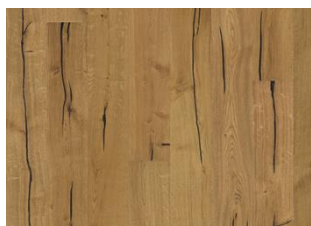

Oak Finnveden