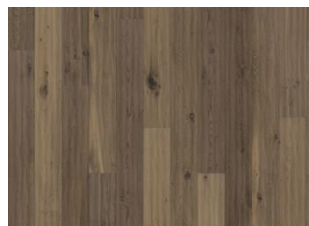

Other products in this collection

Oak Ydre

CERTIFICATES

Descriptions & Imagery

All samples, images and product description, plus photo and brochure specifications are there for the sole purpose of giving an approximate idea of the items described in them. They shall not form part of the contract or have any contractual force and should be viewed for illustrative purposes only. We cannot guarantee that your computer's display or the quality of the print will accurately reflect the colour of the products. Your product may vary slightly from the images within this literature.