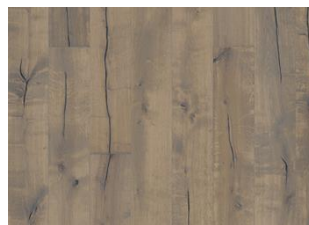

OAK ASPELAND

This flour-white stained, single-strip oak floor from the Småland Collection has an exceptionally rustic expression, balanced by its bisque finish. Light and dark contrasts in the wood are punctuated with occasional saw marks, which give the floor its restored appearance. Four-sided bevelling at the edges ensures a classic, full plank look and feel. Each board is carefully brushed to bring out the character of the grain and highlight the natural texture of the wood.

DETAIL DESCRIPTION

All naturally occurring wood colour variations allowed, from light to dark brown. Sapwood may occur. The product includes very large sound and black knots and cracks. Knots and cracks will be present in all sizes and numbers.

COLOUR CHANGE

Stained product - noticeable color change over time.

FACTS

Wood Species	Oak
Design	1-strip
Grading	Expressive
Range	Kährs Supreme
Collection	Småland Collection
Resandable	2-4 times
Natural/Stained	Stained
Brinell Value	3,7
Joint	Woodloc® 5S
Floor heating	Yes
Warranty	30 years
Wear-layer material	Hardwood
Wear Layer Thickness	3.5 mm
Core material	Pine/Spruce lamella
Backside material	Veneer
Thickness	15 mm
Installation method	Floating, Glue-down
Surface Colour	Flour white

Other products in this collection

Oak Klinta

Oak Kinda

Oak Sevede

Oak Ydre

Oak Möre

Oak Vista

Oak Vedbo