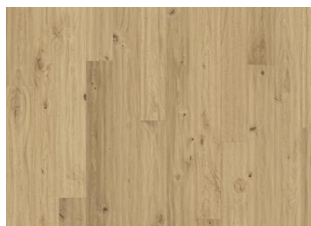

Other products in this collection

Oak Klinta