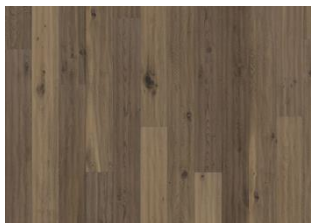

Other products in this collection

Ydre