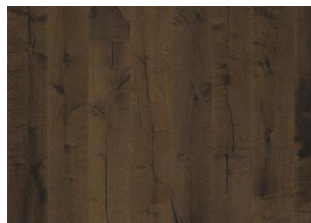

Other products in this collection

Tveta