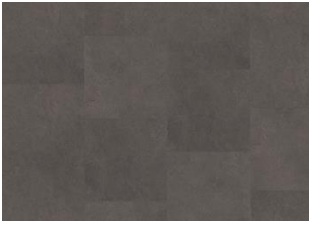

Other products in this collection

Kilimanjaro - Dry back