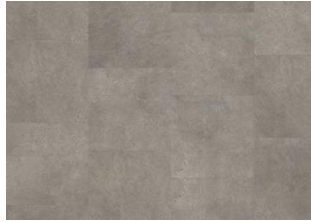

Lucania - Dry back