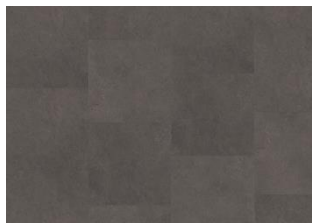

Other products in this collection

Kilimanjaro - Dry back