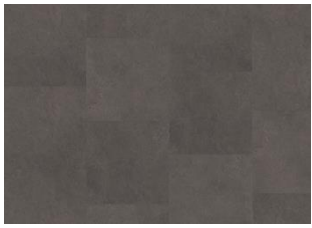

Other products in this collection

Kilimanjaro - Dry back