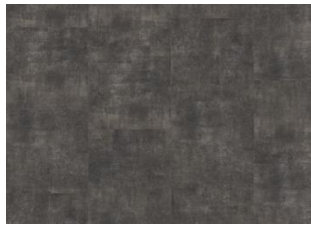

Steele - Dry back