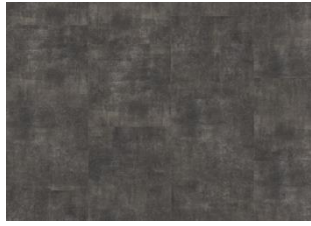

Steele - Dry back