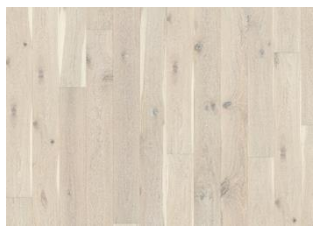

Oak Nouveau Lace