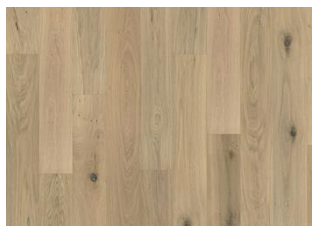

Other products in this collection

Oak Nouveau Whisper