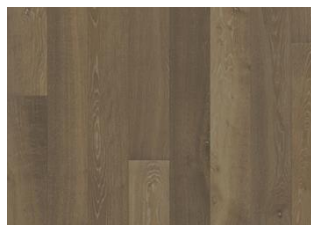

OAK NOUVEAU SNOW

The powder white finish on this single-strip floor from the Classic Nouveau Collection enhances the natural colour variances in the white oak and emphasises the micro bevelling with lustrous detail. Each board is carefully brushed to bring out the character of the grain and highlight the natural texture of the wood. The matt lacquer finish eliminates glare while protecting the wood from daily wear. Large knots may occur, both white and black.

DETAIL DESCRIPTION

All naturally occurring wood colour variations allowed, from light to dark brown. Sapwood may occur. The product includes large sound and black knots and cracks. Knots and cracks will be present in all sizes and numbers.

COLOUR CHANGE

Stained product - noticeable color change over time.

FACTS

Wood Species	Oak
Design	1-strip
Grading	Lively
Range	Kährs Original
Collection	Classic Nouveau Collection
Resandable	2-3 times
Natural/Stained	Stained
Brinell Value	3,7
Joint	Woodloc® 5S
Floor heating	Yes
Warranty	30 years
Warranty US	25 years
Wear-layer material	Hardwood
Wear Layer Thickness	3.5 mm
Core material	Pine/Spruce lamella
Thickness	15 mm
Installation method	Floating, Glue-down
Surface Colour	White 0W
LRV	58

Other products in this collection

Oak Nouveau Whisper

Oak Nouveau Lace

Oak Nouveau Rich

Oak Nouveau Blonde

Oak Nouveau Gray

Oak Nouveau Tawny

Oak Nouveau Greige