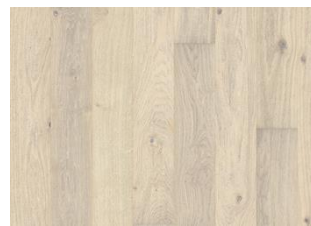

OAK NOUVEAU SNOW

The powder white finish on this single-strip floor from the Classic Nouveau Collection enhances the natural colour variances in the white oak and emphasises the micro bevelling with lustrous detail. Each board is carefully brushed to bring out the character of the grain and highlight the natural texture of the wood. The matt lacquer finish eliminates glare while protecting the wood from daily wear. Large knots may occur, both white and black.

DETAIL DESCRIPTION

All naturally occurring wood colour variations allowed, from light to dark brown. Sapwood may occur. The product includes large sound and black knots and cracks. Knots and cracks will be present in all sizes and numbers.

Other products in this collection

Oak Nouveau Whisper

Oak Nouveau Lace

Oak Nouveau Rich

Oak Nouveau Blonde

Oak Nouveau Gray

Oak Nouveau Tawny

Oak Nouveau Greige