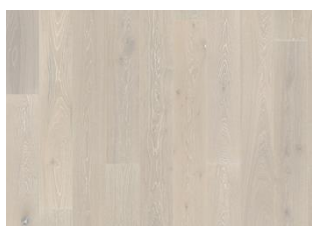

Oak Nouveau Snow