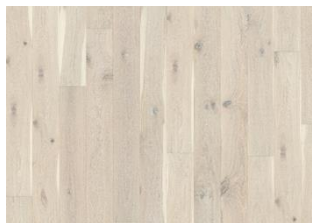

Other products in this collection

OAK NOUVEAU LACE