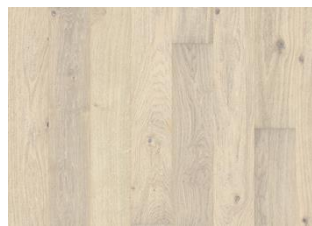

OAK NOUVEAU SNOW

The powder white finish on this single-strip floor from the Classic Nouveau Collection enhances the natural colour variances in the white oak and emphasises the micro bevelling with lustrous detail. Each board is carefully brushed to bring out the character of the grain and highlight the natural texture of the wood. The matt lacquer finish eliminates glare while protecting the wood from daily wear.

DETAIL DESCRIPTION

All naturally occurring wood colour variations allowed, from light to dark brown. Sapwood may occur. The product includes large sound and black knots and cracks. Knots and cracks will be present in all sizes and numbers.

COLOR CHANGE

Stained product - noticeable color change over time.

FACTS

Wood Species	White Oak
Design	1-strip
Grading	Lively
Range	Kährs Original
Collection	Classic Nouveau Collection
Resandable	2 times
Natural/Stained	Stained
Brinell Value	3,7
Joint	Woodloc® 5S
Floor heating	Yes
	30 years
Warranty	25 years
Wear-layer material	Hardwood
Wear Layer Thickness	1/8"
Core material	Pine/Spruce lamella
	5/8"
Installation method	Floating, Glue-Down
Surface Color	White

Other products in this collection

Oak Nouveau Taupe

Oak Nouveau Whisper

Oak Nouveau Lace

Oak Nouveau Blonde

Oak Nouveau Gray

Oak Nouveau Greige

Oak Nouveau White