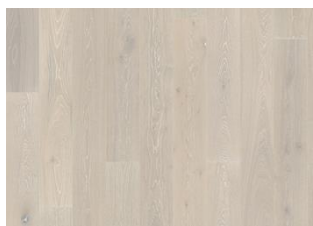

Oak Nouveau Snow