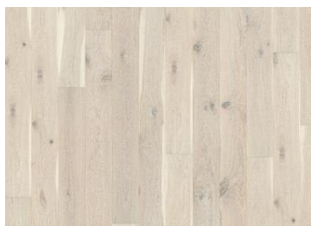

Oak Nouveau Lace