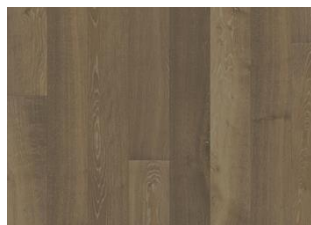

OAK NOUVEAU TAUPE

The grey-stain found on this single-strip oak floor from the Classic Nouveau Collection enhance the earth undertones and balance the natural contrasts in the wood. Knots and cracks lightly pepper the boards, adding subtle depth to the floor's elegant expression. Each board is carefully brushed to bring out the character of the grain and highlight the natural texture of the wood. Four-sided micro-bevelling at the edges ensures a classic full plank look and feel. The matt lacquer finish eliminates glare while protecting the wood from daily wear.

DETAIL DESCRIPTION

All naturally occurring wood colour variations allowed, from light to dark brown. Sapwood may occur. The product includes large sound and black knots and cracks. Knots and cracks will be present in all sizes and numbers.

COLOUR CHANGE

Stained product - noticeable color change over time.

FACTS

Wood Species	Oak
Design	1-strip
Grading	Lively
Range	Kährs Original
Collection	Classic Nouveau Collection
Natural/Stained	Stained
Brinell Value	3,7
Joint	Woodloc® 5S
Floor heating	Yes
	25 years
Wear-layer material	Hardwood
Wear Layer Thickness	3.5 mm
Core material	Pine/Spruce lamella
Backside material	Spruce
Thickness	15 mm
Installation method	Floating, Glue-down
Surface Colour	Grey

Other products in this collection

Oak Nouveau Taupe

Oak Nouveau Whisper

Oak Nouveau Lace

Oak Nouveau Rich

Oak Nouveau Blonde

Oak Nouveau Gray

Oak Nouveau Tawny