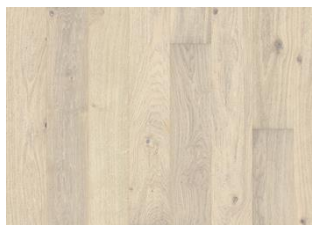

OAK NOUVEAU TAUPE

The grey-stain found on this single-strip oak floor from the Classic Nouveau Collection enhance the earth undertones and balance the natural contrasts in the wood. Knots and cracks lightly pepper the boards, adding subtle depth to the floor's elegant expression. Each board is carefully brushed to bring out the character of the grain and highlight the natural texture of the wood. Four-sided micro-bevelling at the edges ensures a classic full plank look and feel. The matt lacquer finish eliminates glare while protecting the wood from daily wear.

DETAIL DESCRIPTION

All naturally occurring wood colour variations allowed, from light to dark brown. Sapwood may occur. The product includes large sound and black knots and cracks. Knots and cracks will be present in all sizes and numbers.

COLOUR CHANGE

Stained product - noticeable color change over time.

FACTS

Wood Species	Oak
Design	1-strip
Grading	Lively
Range	Kährs Original
Collection	Classic Nouveau Collection
Natural/Stained	Stained
Brinell Value	3,7
Joint	Woodloc® 5S
Floor heating	Yes
	25 years
Wear-layer material	Hardwood
Wear Layer Thickness	3.5 mm
Core material	Pine/Spruce lamella
Backside material	Spruce
Thickness	15 mm
Installation method	Floating, Glue-down
Surface Colour	Grey

Other products in this collection

Oak Nouveau Taupe

Oak Nouveau Whisper

Oak Nouveau Lace

Oak Nouveau Rich

Oak Nouveau Blonde

Oak Nouveau Gray

Oak Nouveau Tawny