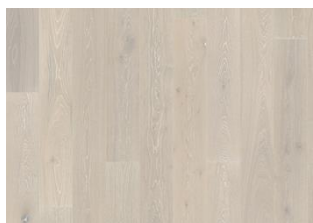

OAK NOUVEAU SNOW