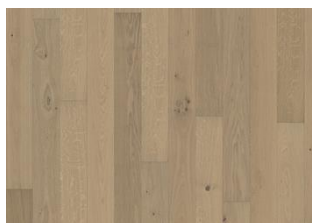

OAK NOUVEAU WHITE