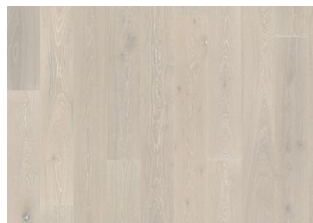

Classic Nouveau Collection

OAK NOUVEAU TAUPE

The grey-stain found on this single-strip oak floor from the Classic Nouveau Collection enhance the earth undertones and balance the natural contrasts in the wood. Knots and cracks lightly pepper the boards, adding subtle depth to the floor's elegant expression. Each board is carefully brushed to bring out the character of the grain and highlight the natural texture of the wood. Four-sided micro-bevelling at the edges ensures a classic full plank look and feel. The matt lacquer finish eliminates glare while protecting the wood from daily wear.

DETAILED DESCRIPTION

All naturally occurring wood colour variations allowed, from light to dark brown. Sapwood may occur. The product includes large sound and black knots and cracks. Knots and cracks will be present in all sizes and numbers.

Kährs International |
www.kährs.com | ©Kährs,
USA & Canada 2025-05-15

Other products in this collection

Oak Nouveau Whisper

Oak Nouveau Lace

Oak Nouveau Blonde

Oak Nouveau Gray

Oak Nouveau Greige

Oak Nouveau White