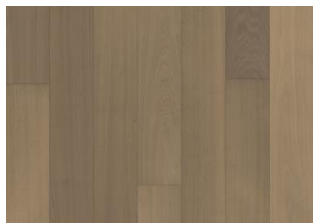

Aðrar vörur í þessari vörulínu

Oak Berlin