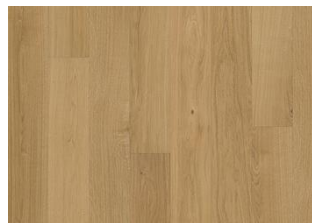

Aðrar vörur í þessari vörulínu

Oak Dublin