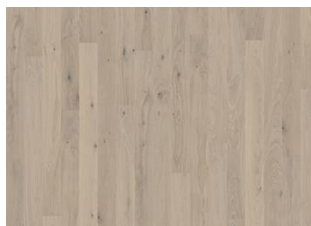

## OAK PRATICA

The soft blonde tones in this single-strip oak floor from the Canvas Collection are enhanced by a chalky-grey stain resulting in a clean expression. Each board is carefully brushed to bring out the character of the grain and highlight the natural texture of the wood. The matt lacquer finish eliminates glare while protecting the wood from daily wear. Four-sided bevelling at the edges ensures a classic full plank look and feel.

### DETAILED DESCRIPTION

All naturally occurring wood colour variations allowed, from light to dark brown. Sapwood may occur. The product includes large sound and black knots, fillings and cracks. Knots, fillings and cracks will be present in all sizes and numbers.

Oak Morel

Oak Muse

Oak Tapa

Oak Curio

Oak Carbon

Oak Etch

Oak Tuft

Oak Mostra