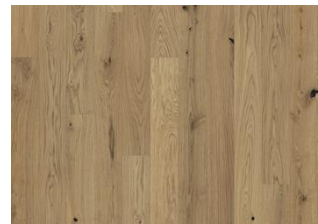

Other products in this collection

Oak Etch