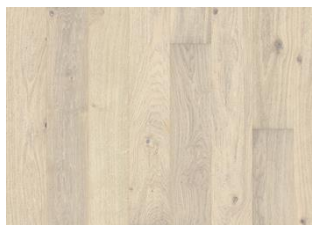

OAK NOUVEAU WHISPER

This single-strip with a misty white matt lacquer features knots and cracks for an effortlessly rustic expression. Four-sided micro-bevelling at the edges ensures a classic, full plank look and feel. Each board is carefully brushed to bring out the character of the grain and highlight the natural texture of the wood.

DETAIL DESCRIPTION

All naturally occurring wood colour variations allowed, from light to dark brown. Sapwood may occur. The product includes large sound and black knots, fillings and cracks. Knots, fillings and cracks will be present in all sizes and numbers.

COLOUR CHANGE

Stained product - noticeable color change over time.

FACTS

Wood Species	Oak
Design	1-strip
Grading	Lively
Range	Kährs Original
Collection	Classic Nouveau Collection
Resandable	2-3 times
Natural/Stained	Stained
Brinell Value	3,7
Joint	Woodloc® 5S
Floor heating	Yes
Warranty	30 years
Wear-layer material	Hardwood
Wear Layer Thickness	3.5 mm
Core material	Pine/Spruce/Alder
Backside material	Spruce Veneer
Thickness	15 mm
Installation method	Floating, Glue-down
Surface Colour	White

Other products in this collection

Oak Nouveau Taupe

Oak Nouveau Whisper

Oak Nouveau Lace

Oak Nouveau Rich

Oak Nouveau Blonde

Oak Nouveau Gray

Oak Nouveau Tawny