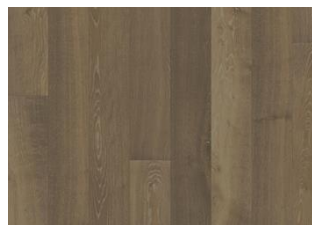

OAK NOUVEAU WHISPER

This single-strip with a misty white matt lacquer features knots and cracks for an effortlessly rustic expression. Four-sided micro-bevelling at the edges ensures a classic, full plank look and feel. Each board is carefully brushed to bring out the character of the grain and highlight the natural texture of the wood.

DETAIL DESCRIPTION

All naturally occurring wood colour variations allowed, from light to dark brown. Sapwood may occur. The product includes large sound and black knots, fillings and cracks. Knots, fillings and cracks will be present in all sizes and numbers.

COLOUR CHANGE

Stained product - noticeable color change over time.

FACTS

Wood Species	Oak
Design	1-strip
Grading	Lively
Range	Kährs Original
Collection	Classic Nouveau Collection
Resandable	2-3 times
Natural/Stained	Stained
Brinell Value	3,7
Joint	Woodloc® 5S
Floor heating	Yes
Warranty	30 years
Wear-layer material	Hardwood
Wear Layer Thickness	3.5 mm
Core material	Pine/Spruce/Alder
Backside material	Spruce Veneer
Thickness	15 mm
Installation method	Floating, Glue-down
Surface Colour	White

Other products in this collection

Oak Nouveau Taupe

Oak Nouveau Whisper

Oak Nouveau Lace

Oak Nouveau Rich

Oak Nouveau Blonde

Oak Nouveau Gray

Oak Nouveau Tawny