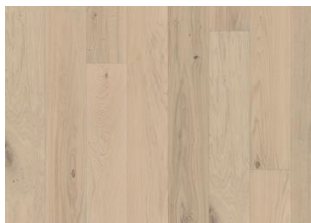

OAK ESTORIL