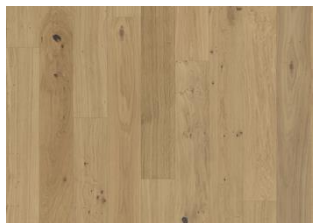

Other products in this collection

OAK RÜGEN