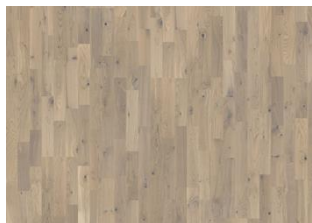

Other products in this collection

OAK AMALFI