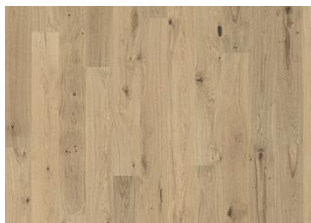

Oak Norderney