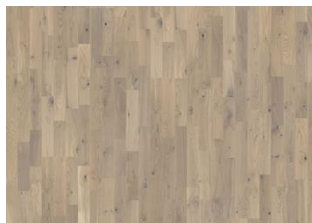

Other products in this collection

Oak Amalfi