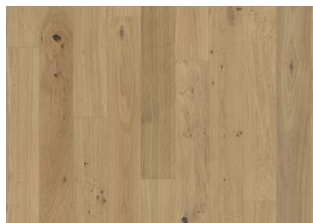

Other products in this collection

Oak Rügen