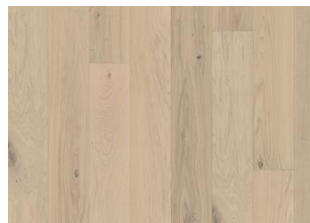

Oak Estoril