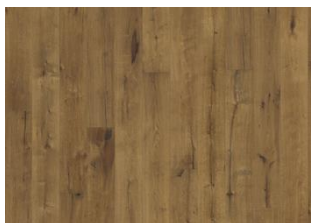

Other products in this collection

Oak Tan

CERTIFICATES

Descriptions & Imagery

All samples, images and product description, plus photo and brochure specifications are there for the sole purpose of giving an approximate idea of the items described in them. They shall not form part of the contract or have any contractual force and should be viewed for illustrative purposes only. We cannot guarantee that your computer's display or the quality of the print will accurately reflect the colour of the products. Your product may vary slightly from the images within this literature.