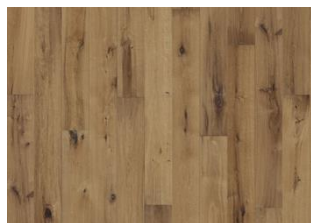

Other products in this collection

Oak Straw

CERTIFICATES

Descriptions & Imagery

All samples, images and product description, plus photo and brochure specifications are there for the sole purpose of giving an approximate idea of the items described in them. They shall not form part of the contract or have any contractual force and should be viewed for illustrative purposes only. We cannot guarantee that your computer's display or the quality of the print will accurately reflect the colour of the products. Your product may vary slightly from the images within this literature.