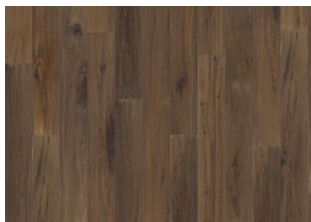

Other products in this collection

Oak Earth

CERTIFICATES

Descriptions & Imagery

All samples, images and product description, plus photo and brochure specifications are there for the sole purpose of giving an approximate idea of the items described in them. They shall not form part of the contract or have any contractual force and should be viewed for illustrative purposes only. We cannot guarantee that your computer's display or the quality of the print will accurately reflect the colour of the products. Your product may vary slightly from the images within this literature.