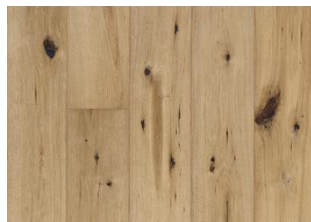

Oak Camino

CERTIFICATES

Descriptions & Imagery

All samples, images and product description, plus photo and brochure specifications are there for the sole purpose of giving an approximate idea of the items described in them. They shall not form part of the contract or have any contractual force and should be viewed for illustrative purposes only. We cannot guarantee that your computer's display or the quality of the print will accurately reflect the colour of the products. Your product may vary slightly from the images within this literature.