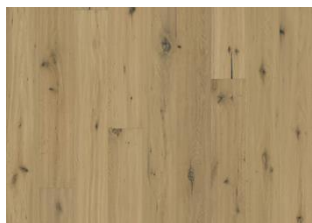

Other products in this collection

OAK BUCKSKIN