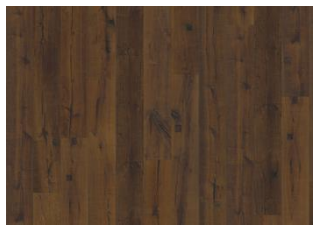

OAK SPARUTO