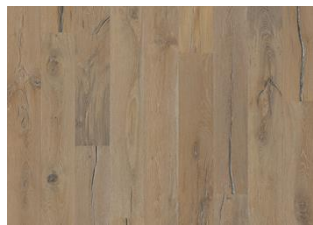

OAK INDOSSATI