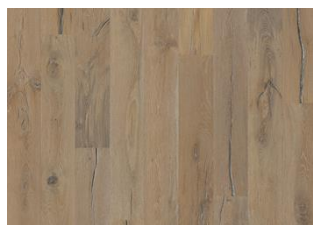

## OAK DOMO

The deep golden brown hues found in this smoked 2-strip floor from the Da Capo Collection highlight its rustic expression. Knots and cracks pepper the boards, resulting in a beautifully aged effect reminiscent of reclaimed timber. Each board is carefully brushed to bring out the character of the grain and highlight the natural texture of the wood. Four-sided bevelling ensures a classic, full plank look and feel. Each board is meticulously hand-scraped, which enhances the worn appearance of the floor.

### DETAILED DESCRIPTION

All naturally occurring wood colour variations allowed, from light to dark brown. Sapwood may occur. The smoked design is likely to enhance the naturally occurring wood color variations and create further contrast between light and dark. The product includes very large sound and black knots and cracks. Knots and cracks will be present in all sizes and numbers.

OAK UNICO

OAK SPARUTO

OAK INDOSSATI

OAK MAGGIORE