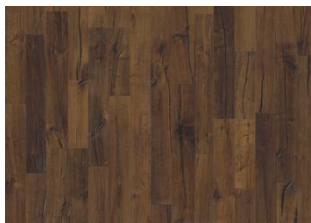

Other products in this collection

Oak Domo