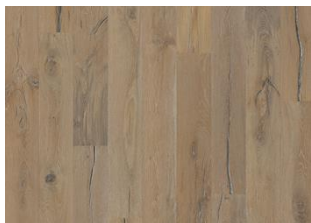

Oak Indossati