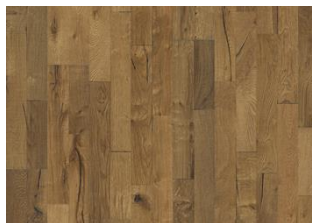

Other products in this collection

Decorum