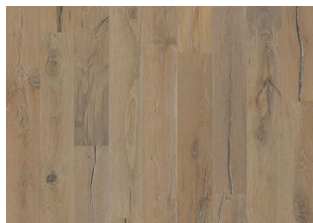

Other products in this collection

Indossati