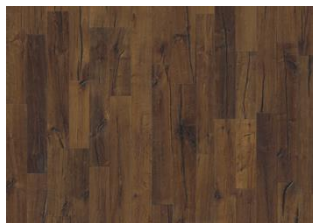

Other products in this collection

Domo