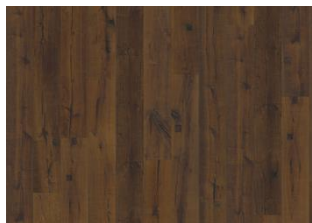

Other products in this collection

Sparuto