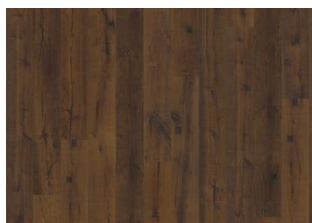

OAK SPARUTO