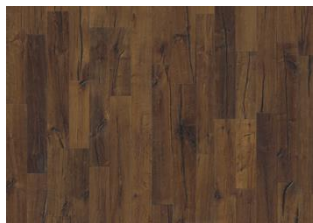

Other products in this collection

OAK DOMO