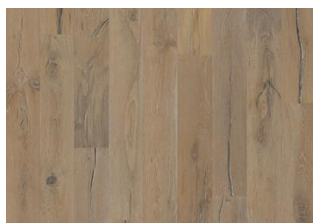

OAK INDOSSATI