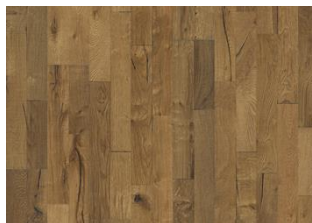

Other products in this collection

OAK DECORUM