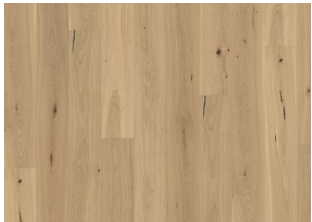

OAK PIAZZA CD WHITE 11 MM