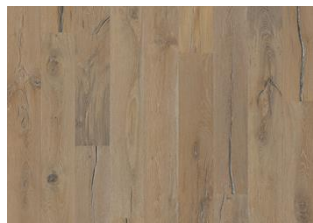

OAK INDOSSATI