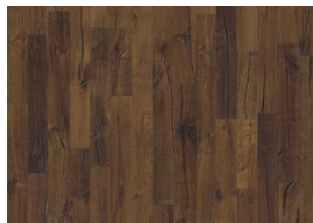

Other products in this collection

OAK DOMO