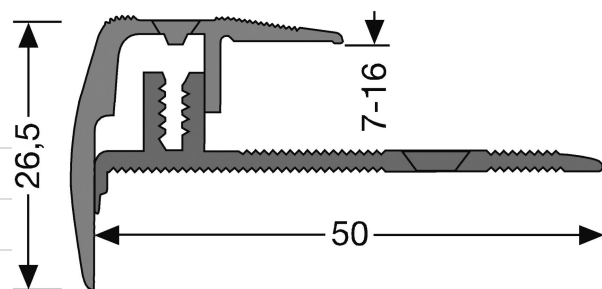

Accessories / Mouldings /

METAL STAIRNOSE 23X26.5 MM

Stairnoses are used when your floor reaches a step down. Two types of Kährs stairnoses are available: Woodloc® and Tongue & Groove.

Metal profile for strength which adds a modern look to your Kährs floor.

Product details

Article Number	7074020ES
Name	METAL STAIRNOSE 23X26.5 MM
EAN Code	7393969207379
Height	26.5 mm
Length	2000 mm
Width	23 mm
Core material	Aluminium
Installation description	Screwed down.

Descriptions & Imagery