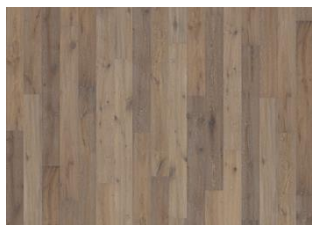

OAK MOON

Moon is a very rustic board with knots and cracks. Distinct white hue, with dark and light wood tones shining through.

PRODUCT DETAILS

Article Number	101P8HEK02KW180
EAN Code	7393969043656
Surface Treatment	Oil This floor should be oiled immediately after installation.
Design features	Brushed, Handscraped, Microbevelled 4-sided
Dimensions	125 x 1830 mm
Weight per Package	16.8 kg
Area per Package	1.8 m ²
Package info	Packages may contain start and stop boards.

DETAIL DESCRIPTION

All naturally occurring wood colour variations allowed, from light to dark brown. Will include sapwood. The product includes very large sound and black knots and cracks. Knots and cracks will be present in all sizes and numbers.

COLOUR CHANGE

Stained product - noticeable color change over time.

FACTS

Wood Species	Oak
Design	1-strip
Grading	Dynamic
Range	Kährs Spirit
Collection	Rugged Collection
Natural/Stained	Stained
Brinell Value	3,7
Joint	Woodloc®
Floor heating	Yes
Wear-layer material	Hardwood
Wear Layer Thickness	1.9 mm
Core material	HDF
Backside material	Poplar
Thickness	10 mm
Installation method	Floating, Glue-down
Surface Colour	White

Other products in this collection

Moon

Groove

Trench

Crater

Fossil

Safari

Descriptions & Imagery