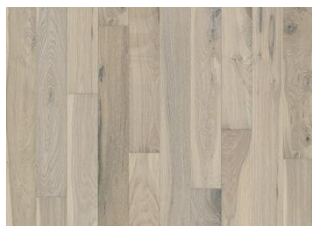

Other products in this collection

Moon