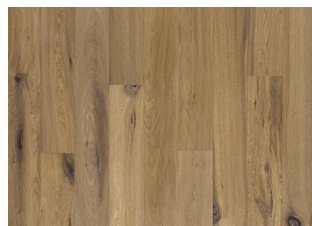

OAK MOON

Moon is a very rustic board with knots and cracks. Distinct white hue, with dark and light wood tones shining through.

PRODUCT DETAILS

Article Number	101P8HEK02KW180
EAN Code	7393969043656
Surface Treatment	Oil This floor should be oiled immediately after installation.
Design features	Brushed, Handscraped, Microbevelled 4-sided
Dimensions	125 x 1830 mm
Weight per Package	16.8 kg
Area per Package	1.8 m ²
Package info	Packages may contain start and stop boards.

DETAIL DESCRIPTION

All naturally occurring wood colour variations allowed, from light to dark brown. Will include sapwood. The product includes very large sound and black knots and cracks. Knots and cracks will be present in all sizes and numbers.

COLOUR CHANGE

Stained product - noticeable color change over time.

FACTS

Wood Species	Oak
Design	1-strip
Grading	Dynamic
Range	Kährs Spirit
Collection	Rugged Collection
Natural/Stained	Stained
Brinell Value	3,7
Joint	Woodloc®
Floor heating	Yes
Wear-layer material	Hardwood
Wear Layer Thickness	1.9 mm
Core material	HDF
Backside material	Poplar
Thickness	10 mm
Installation method	Floating, Glue-down
Surface Colour	White

Other products in this collection

Moon

Groove

Trench

Crater

Fossil

Safari

Descriptions & Imagery