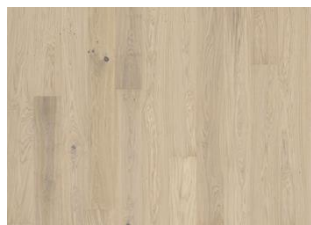

OAK HORIZON

This single-strip oak floor from the Lux Collection features a misty white transparent stain, which allows distinctive gradations in the wood to come through. Four-sided micro-bevelling at the edging ensures a classic fullplank look and feel. Each board is carefully brushed to perfection to enhance the natural character of the grain. The ultra-matt lacquer finish enhances the natural variations in the wood, creating the impression of newly sawn timber. This effectively eliminates glare while protecting the floor from daily wear.

DETAIL DESCRIPTION

All naturally occurring wood colour variations allowed, from light to dark brown. Sapwood may occur. The product includes large sound and black knots, fillings and cracks. Knots, fillings and cracks will be present in all sizes and numbers.

COLOUR CHANGE

Stained product - noticeable color change over time

FACTS

Wood Species	Oak
Design	1-strip
Grading	Lively
Range	Kährs Original
Collection	Lux Collection
Natural/Stained	Stained
Brinell Value	3,7
Joint	Woodloc® 5S
Floor heating	Yes
	25 years
Wear-layer material	Hardwood
Wear Layer Thickness	3.5 mm
Core material	Pine/Spruce/Alder
Backside material	Spruce
	15 mm
Installation method	Floating, Glue-down
Surface Colour	White

Other products in this collection

Oak Crayon

Oak Biscotti

Oak Ghost

Oak Eggshell

Ash Stream

Ash Flow

Oak Sky