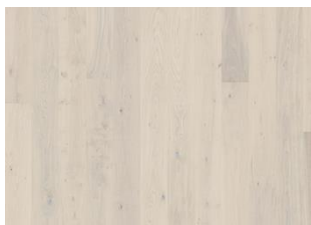

OAK HORIZON

This single-strip oak floor from the Lux Collection features a misty white transparent stain, which allows distinctive gradations in the wood to come through. Four-sided micro-bevelling at the edging ensures a classic fullplank look and feel. Each board is carefully brushed to perfection to enhance the natural character of the grain. The ultra-matt lacquer finish enhances the natural variations in the wood, creating the impression of newly sawn timber. This effectively eliminates glare while protecting the floor from daily wear.

DETAIL DESCRIPTION

All naturally occurring wood colour variations allowed, from light to dark brown. Sapwood may occur. The product includes large sound and black knots, fillings and cracks. Knots, fillings and cracks will be present in all sizes and numbers.

COLOUR CHANGE

Stained product - noticeable color change over time

FACTS

Wood Species	Oak
Design	1-strip
Grading	Lively
Range	Kährs Original
Collection	Lux Collection
Natural/Stained	Stained
Brinell Value	3,7
Joint	Woodloc® 5S
Floor heating	Yes
	25 years
Wear-layer material	Hardwood
Wear Layer Thickness	3.5 mm
Core material	Pine/Spruce/Alder
Backside material	Spruce
	15 mm
Installation method	Floating, Glue-down
Surface Colour	White

Other products in this collection

Oak Crayon

Oak Biscotti

Oak Ghost

Oak Eggshell

Ash Stream

Ash Flow

Oak Sky