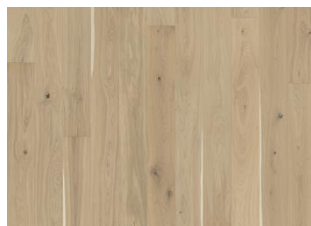

OAK HORIZON

This single-strip oak floor from the Lux Collection features a misty white transparent stain, which allows distinctive gradations in the wood to come through. Four-sided micro-bevelling at the edging ensures a classic fullplank look and feel. Each board is carefully brushed to perfection to enhance the natural character of the grain. The ultra-matt lacquer finish enhances the natural variations in the wood, creating the impression of newly sawn timber. This effectively eliminates glare while protecting the floor from daily wear.

DETAIL DESCRIPTION

All naturally occurring wood colour variations allowed, from light to dark brown. Sapwood may occur. The product includes large sound and black knots, fillings and cracks. Knots, fillings and cracks will be present in all sizes and numbers.

COLOUR CHANGE

Stained product - noticeable color change over time

FACTS

Wood Species	Oak
Design	1-strip
Grading	Lively
Range	Kährs Original
Collection	Lux Collection
Natural/Stained	Stained
Brinell Value	3,7
Joint	Woodloc® 5S
Floor heating	Yes
	25 years
Wear-layer material	Hardwood
Wear Layer Thickness	3.5 mm
Core material	Pine/Spruce/Alder
Backside material	Spruce
	15 mm
Installation method	Floating, Glue-down
Surface Colour	White

Other products in this collection

Oak Crayon

Oak Biscotti

Oak Ghost

Oak Eggshell

Ash Stream

Ash Flow

Oak Sky