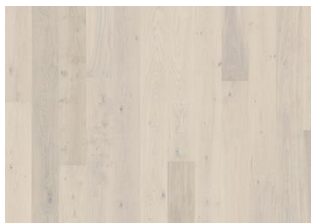

Other products in this collection

Oak Sky