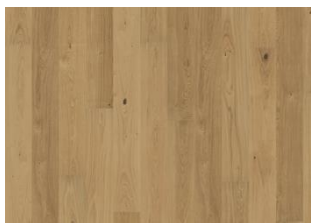

## OAK SHORE

The mineral grey notes in this single-strip oak floor from the Lux Collection are awash with subtle earth tones, eloquently complemented by the ultra-matt lacquer finish. Four-sided micro-bevelling at the edging ensures a classic fullplank look and feel. Each board is carefully brushed to perfection to enhance the natural character of the grain. The ultra-matt lacquer finish enhances the natural variations in the wood, creating the impression of newly sawn timber. This effectively eliminates glare while protecting the floor from daily wear.

### DETAILED DESCRIPTION

All naturally occurring wood colour variations allowed, from light to dark brown. Sapwood may occur. The product includes large sound and black knots, fillings and cracks. Knots, fillings and cracks will be present in all sizes and numbers.

Ash Stream

Ash Flow

Oak Sky

Oak Horizon

Oak Coast

Oak Shore

Oak Sun

Oak Terra