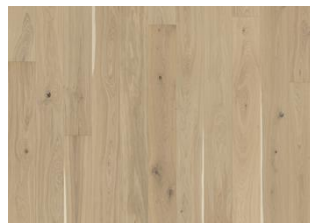

Oak Eggshell