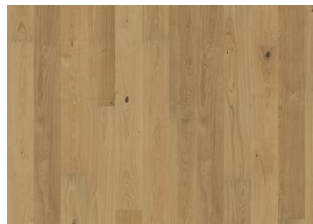

Other products in this collection

OAK SUN