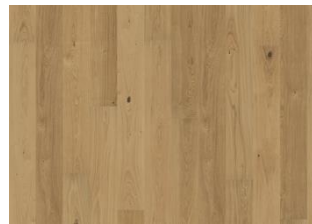

OAK SKY

The semi-transparent white stain on this single-strip oak floor from the Lux Collection balances the light and dark contrasts in the wood, allowing the subtle warm oak tones to softly filter through. Four-sided micro-bevelling at the edging ensures a classic fullplank look and feel. Each board is carefully brushed to perfection to enhance the natural character of the grain. The ultra-matt lacquer finish enhances the natural variations in the wood, creating the impression of newly sawn timber. This effectively eliminates glare while protecting the floor from daily wear.

DETAILED DESCRIPTION

All naturally occuring wood colour variations allowed, from light to dark brown. Sapwood may occur. The product includes large sound and black knots, fillings and cracks. Knots, fillings and cracks will be present in all sizes and numbers.

Ash Stream

Ash Flow

Oak Sky

Oak Horizon

Oak Coast

Oak Shore

Oak Sun

Oak Terra