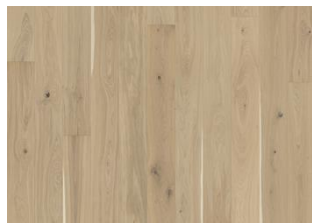

Oak Eggshell