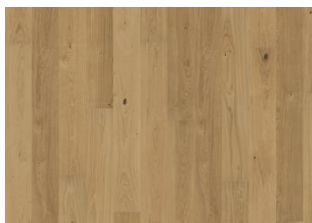

Other products in this collection

Oak Sun