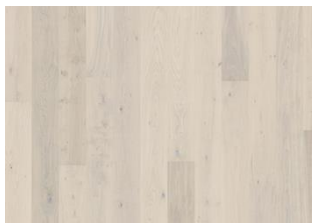

Other products in this collection

Oak Sky