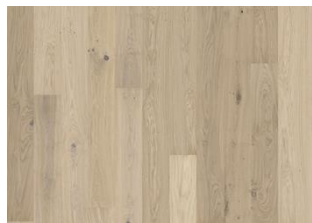

Oak Horizon